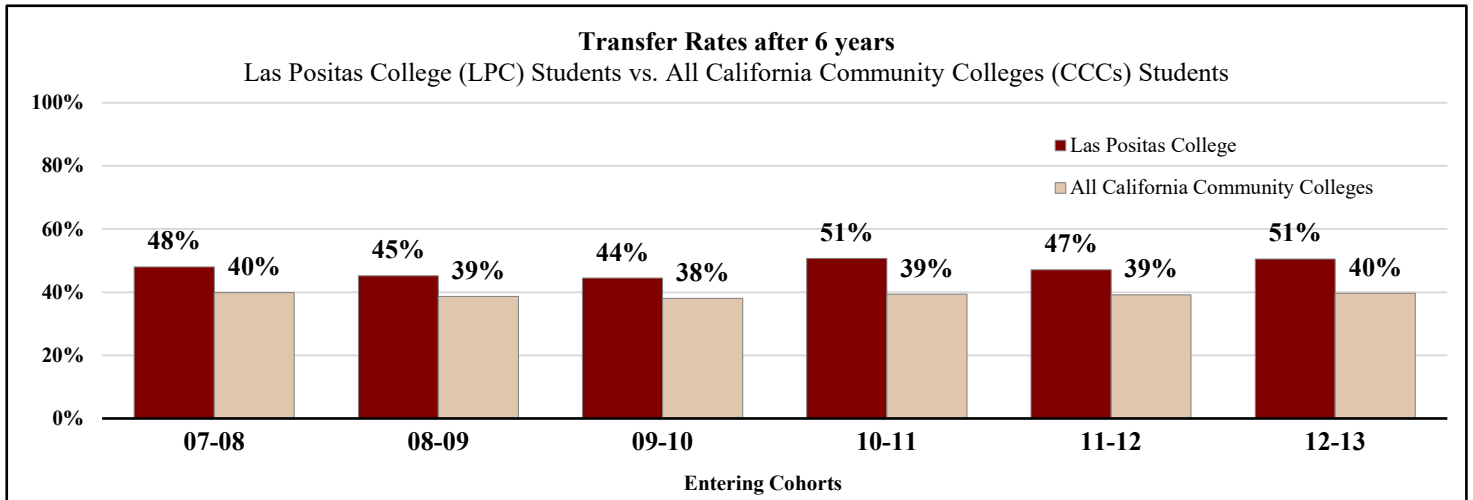

# Las Positas College Transfer Rates

## 2007-08 to 2012-13 Entering Cohorts

Las Positas College students transfer to four-year colleges at consistently higher rates than students at all California Community Colleges. Moreover, Las Positas College African American and Latino students are more likely to transfer than their counterparts at all California Community Colleges. The charts below show transfer rates of students after six years of entering community college who earned 12 units or more, and attempted transfer-level math or English.