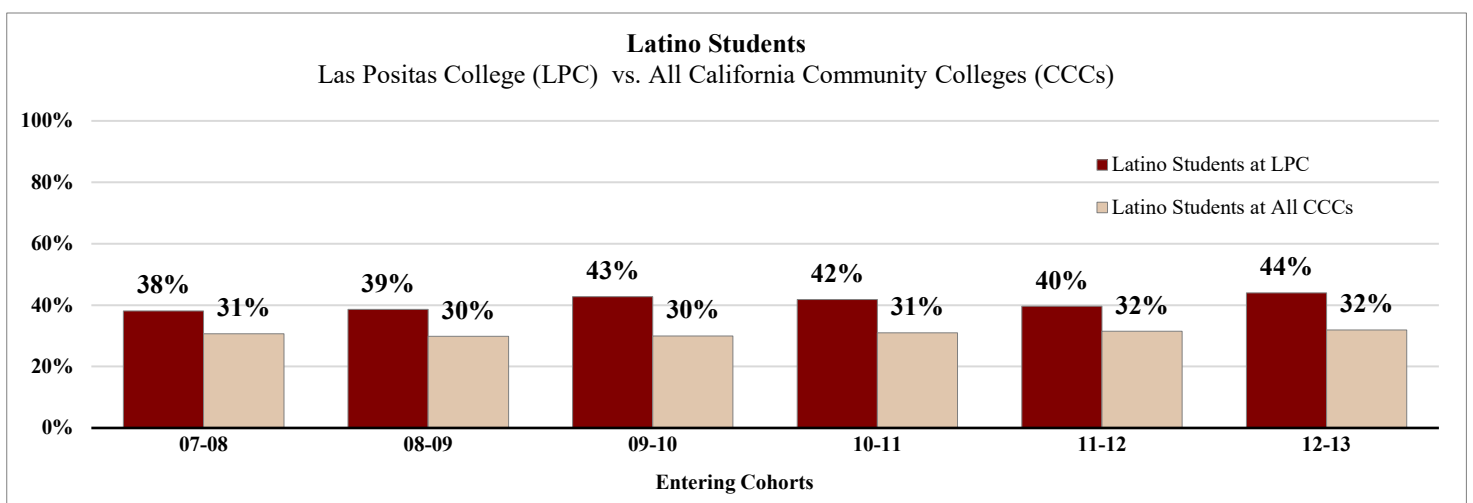

# Las Positas College Transfer Rates

## 2007-08 to 2012-13 Entering Cohorts

Las Positas College students transfer to four-year colleges at consistently higher rates than students at all California Community Colleges. Moreover, Las Positas College African American and Latino students are more likely to transfer than their counterparts at all California Community Colleges. The charts below show transfer rates of students after six years of entering community college who earned 12 units or more, and attempted transfer-level math or English.