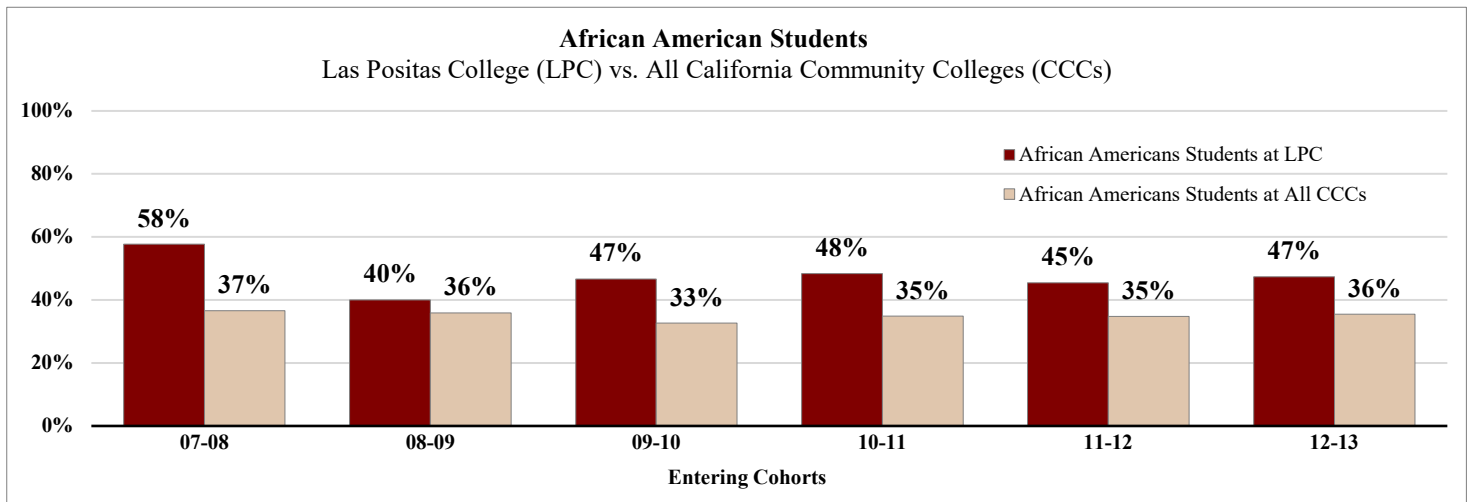

# Las Positas College Transfer Rates

## 2007-08 to 2012-13 Entering Cohorts

Las Positas College students transfer to four-year colleges at consistently higher rates than students at all California Community Colleges. Moreover, Las Positas College African American and Latino students are more likely to transfer than their counterparts at all California Community Colleges. The charts below show transfer rates of students after six years of entering community college who earned 12 units or more, and attempted transfer-level math or English.