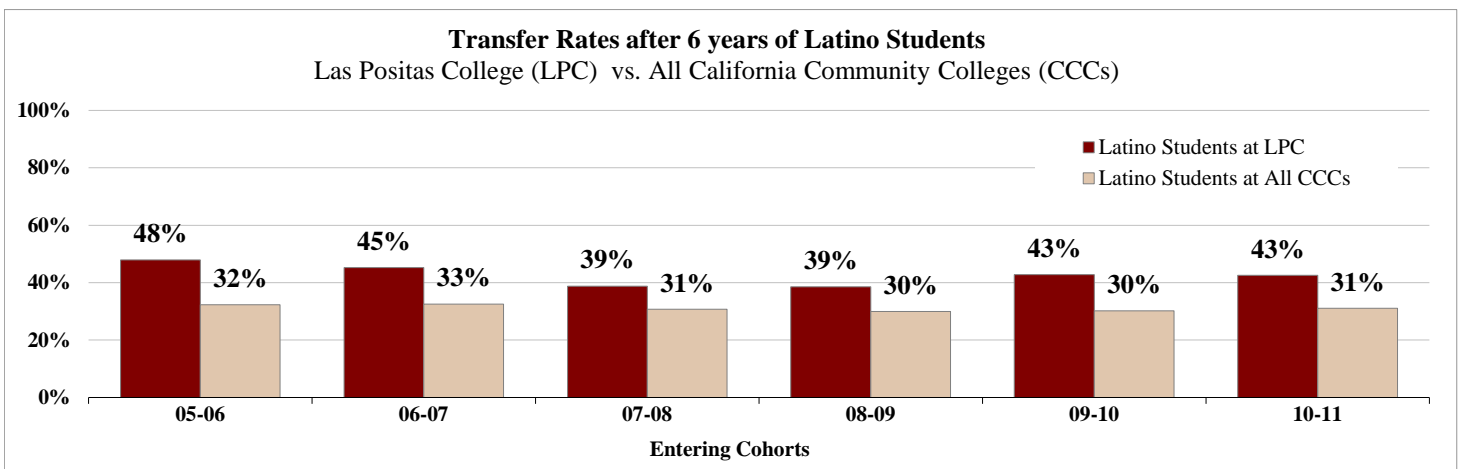

Las Positas College Transfer Rates

2005-06 to 2010-11 Entering Cohorts

Las Positas College students transfer to four-year colleges at consistently higher rates than students at all California Community Colleges. Moreover, Las Positas College African American and Latino students are more likely to transfer than their counterparts at all California Community Colleges. The charts below show transfer rates of students after six years of entering community college who earned 12 units or more, and attempted transfer-level math or English.

Source: California Community Colleges Chancellor's Office.