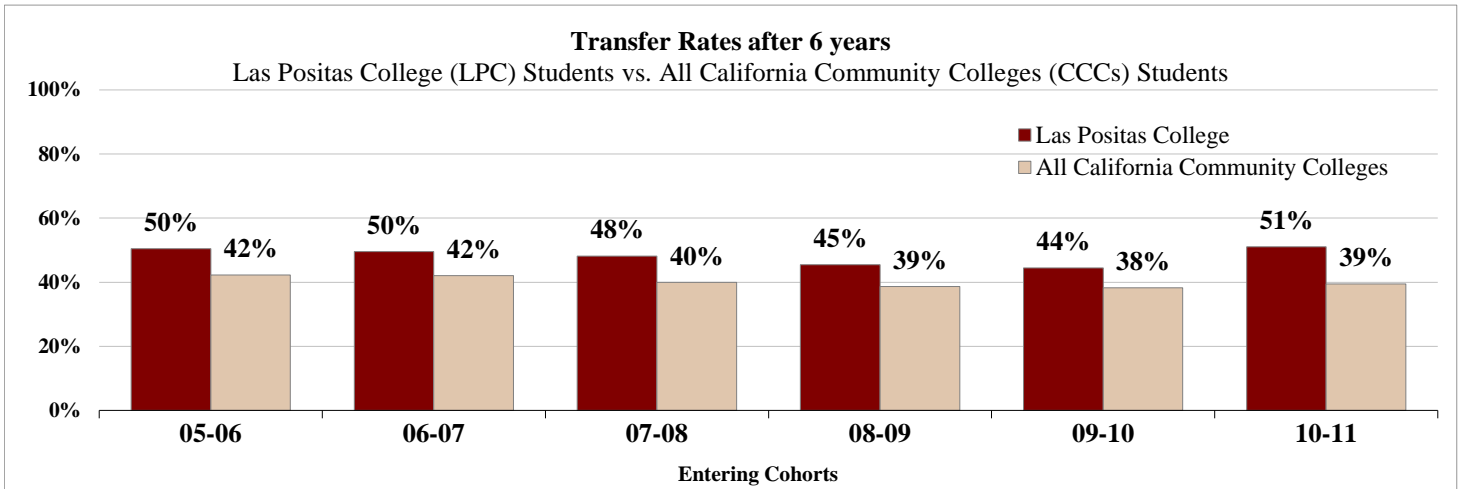

Las Positas College Transfer Rates

2005-06 to 2010-11 Entering Cohorts

Las Positas College students transfer to four-year colleges at consistently higher rates than students at all California Community Colleges. Moreover, Las Positas College African American and Latino students are more likely to transfer than their counterparts at all California Community Colleges. The charts below show transfer rates of students after six years of entering community college who earned 12 units or more, and attempted transfer-level math or English.

Source: California Community Colleges Chancellor's Office.