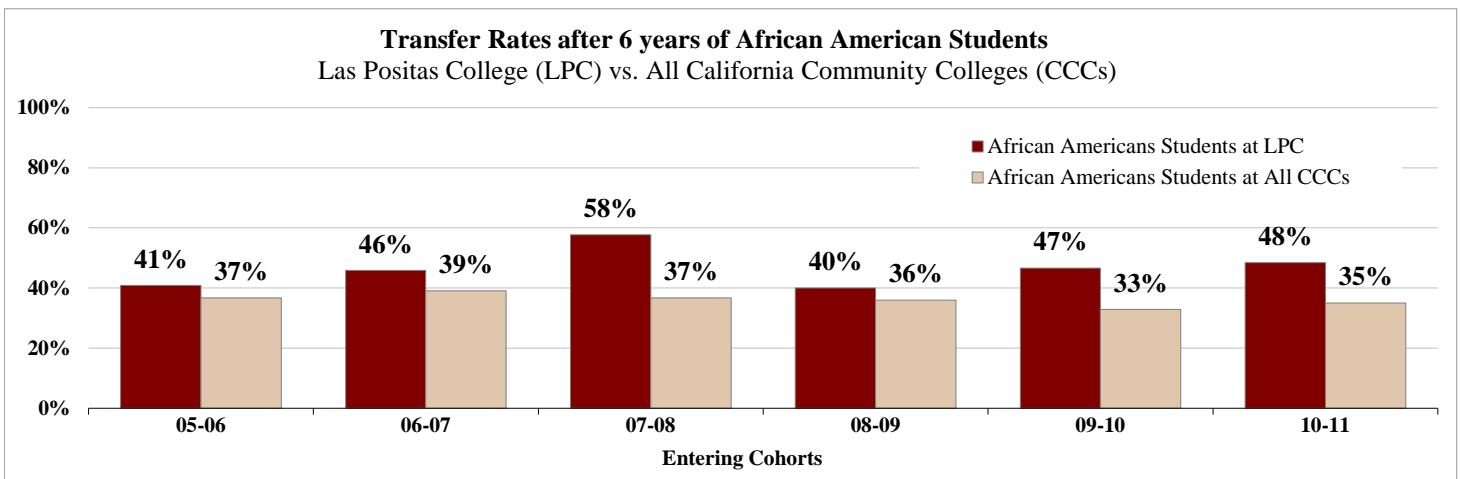

Las Positas College Transfer Rates

2005-06 to 2010-11 Entering Cohorts

Las Positas College students transfer to four-year colleges at consistently higher rates than students at all California Community Colleges. Moreover, Las Positas College African American and Latino students are more likely to transfer than their counterparts at all California Community Colleges. The charts below show transfer rates of students after six years of entering community college who earned 12 units or more, and attempted transfer-level math or English.

Source: California Community Colleges Chancellor's Office.