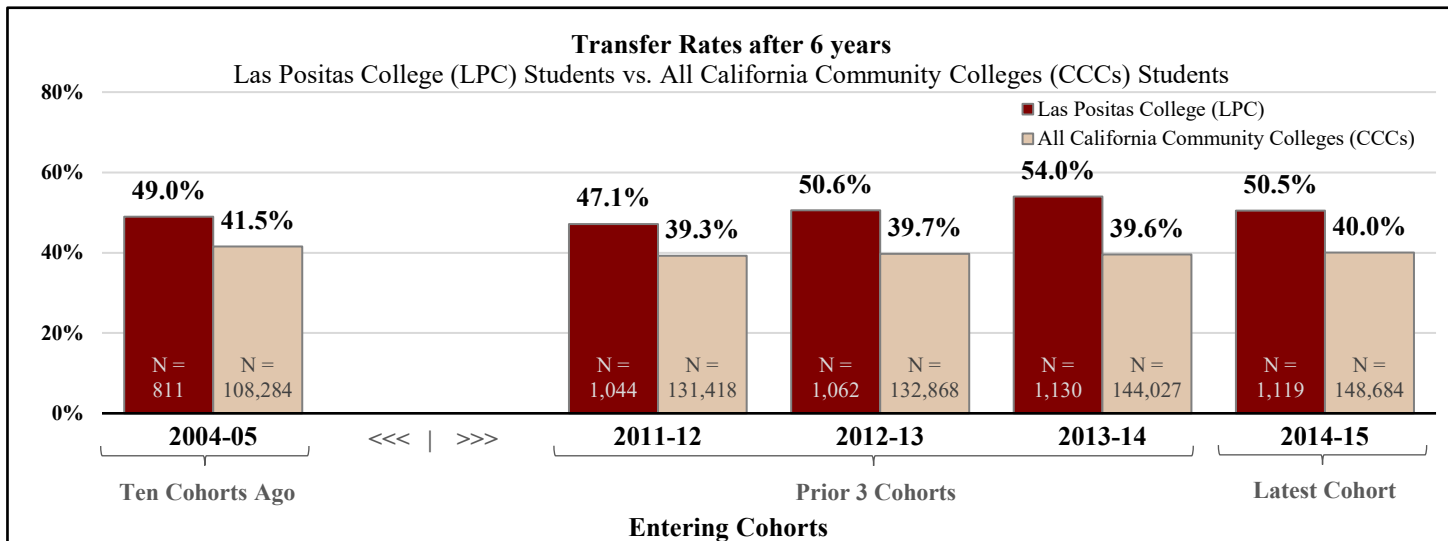

Las Positas College Transfer Rates

2004-05 to 2014-15 Entering Cohorts

Las Positas College students transfer to four-year colleges at consistently higher rates than students at all California Community Colleges. Moreover, Las Positas College African-American and Latino students are more likely to transfer than their counterparts at all California Community Colleges combined. The charts below show transfer rates of students after six years of entering community college who earned 12 units or more, and attempted transfer-level math or English.

Source: California Community Colleges Chancellor's Office.

Office of Research, Planning, and Institutional Effectiveness
Las Positas College

Last Updated: 10/26/22