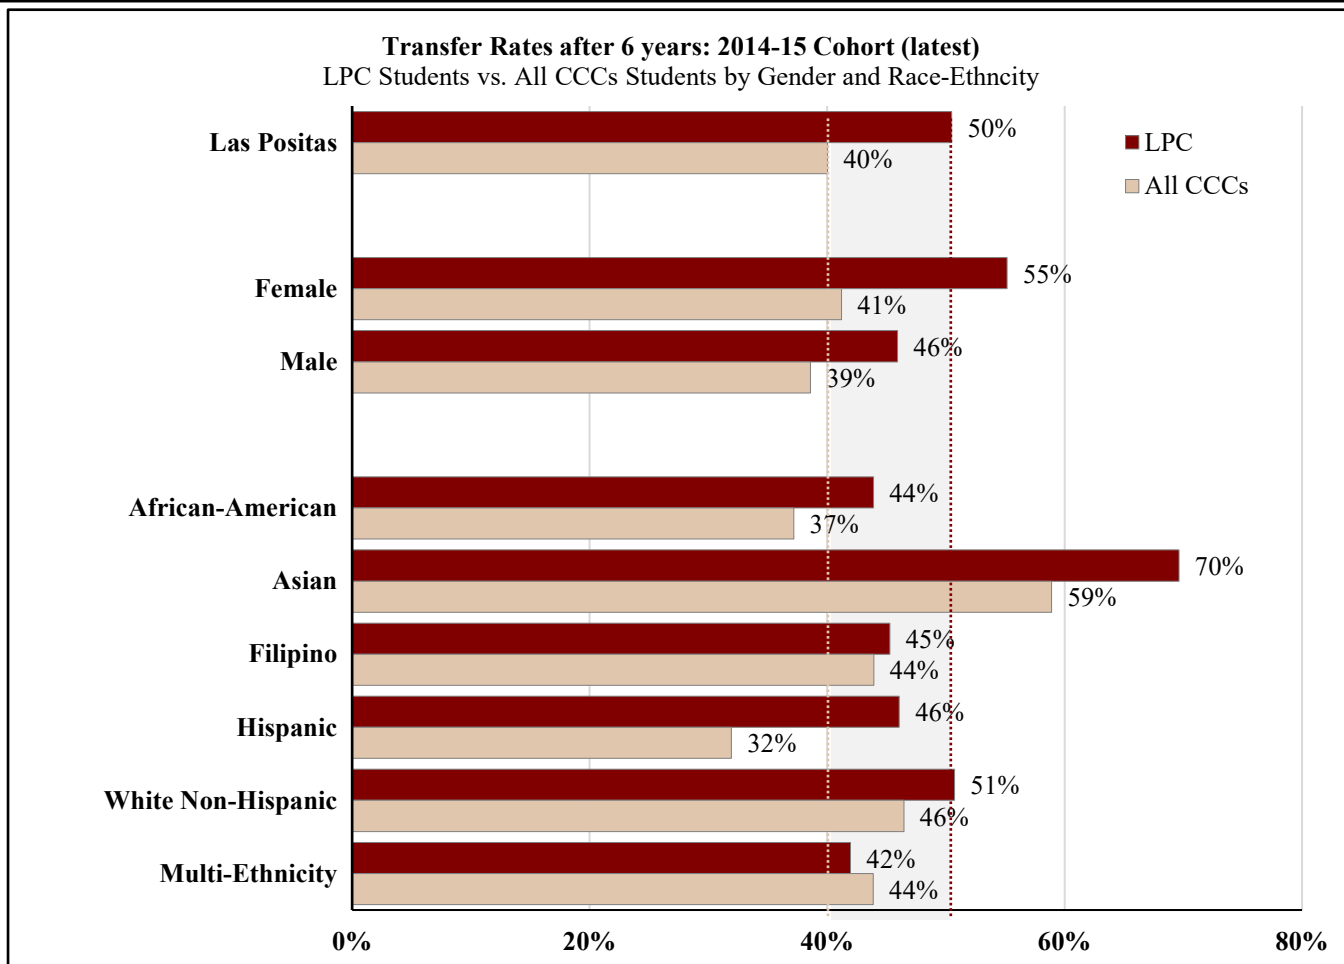

Las Positas College Transfer Rates

2004-05 to 2014-15 Entering Cohorts

Las Positas College students transfer to four-year colleges at consistently higher rates than students at all California Community Colleges. Moreover, Las Positas College African-American and Latino students are more likely to transfer than their counterparts at all California Community Colleges combined. The charts below show transfer rates of students after six years of entering community college who earned 12 units or more, and attempted transfer-level math or English.