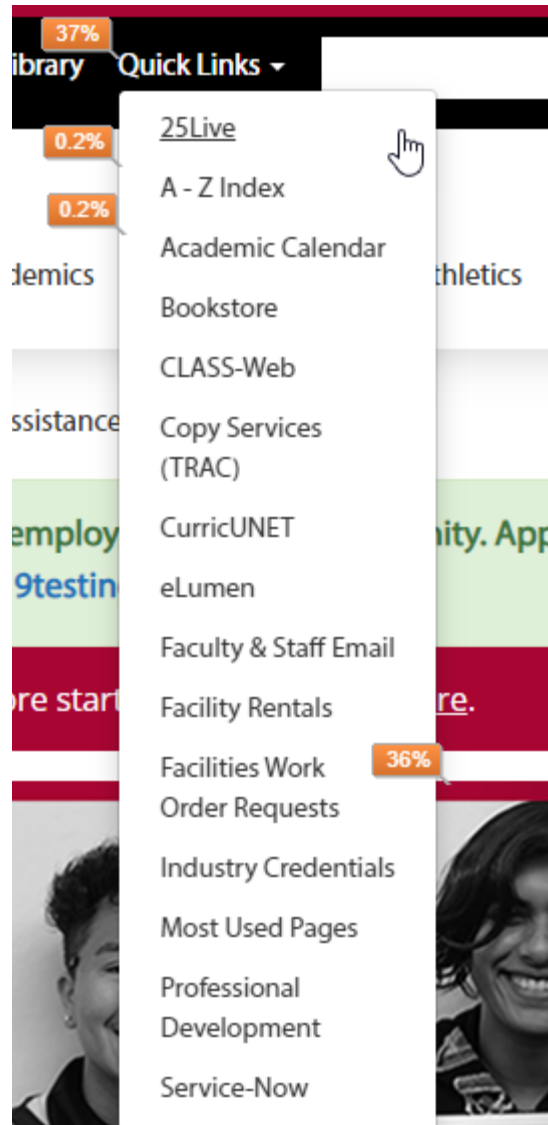

Hover/Drop Down Menus

Quick Links:

Discover LPC:

AS

The image shows a website navigation bar with a dark red background. The main navigation items are "Discover LPC", "Admissions", "Financial Aid", and "Students". The "Discover LPC" item is highlighted with a white mouse cursor. A dropdown menu is open below it, listing various college-related topics. Each item in the dropdown has a small orange callout box indicating a percentage. The background of the page is partially visible, showing text like "available" and "ng in-per".

Item	Percentage
Why Choose LPC?	0.6%
Office of the President	0.1%
President's Welcome Message to Students	0.1%
About Las Positas College	0.1%
College Governance	
Administrative Services	
Foundation	
Accreditation	0.2%
Measure A	
Community Education	0.2%
Adult Education	
Child Development Center	
Outreach Services	
Consumer Information	
Employer Services	
Student Success Scorecard	
Salary Surfer	
A - Z	
Social Media	
The Express	

Admissions:

The screenshot shows a navigation menu with the 'Admissions' tab selected. The menu items are listed in two columns, each with a percentage indicator in an orange box. A mouse cursor is pointing at the 'Admissions' tab.