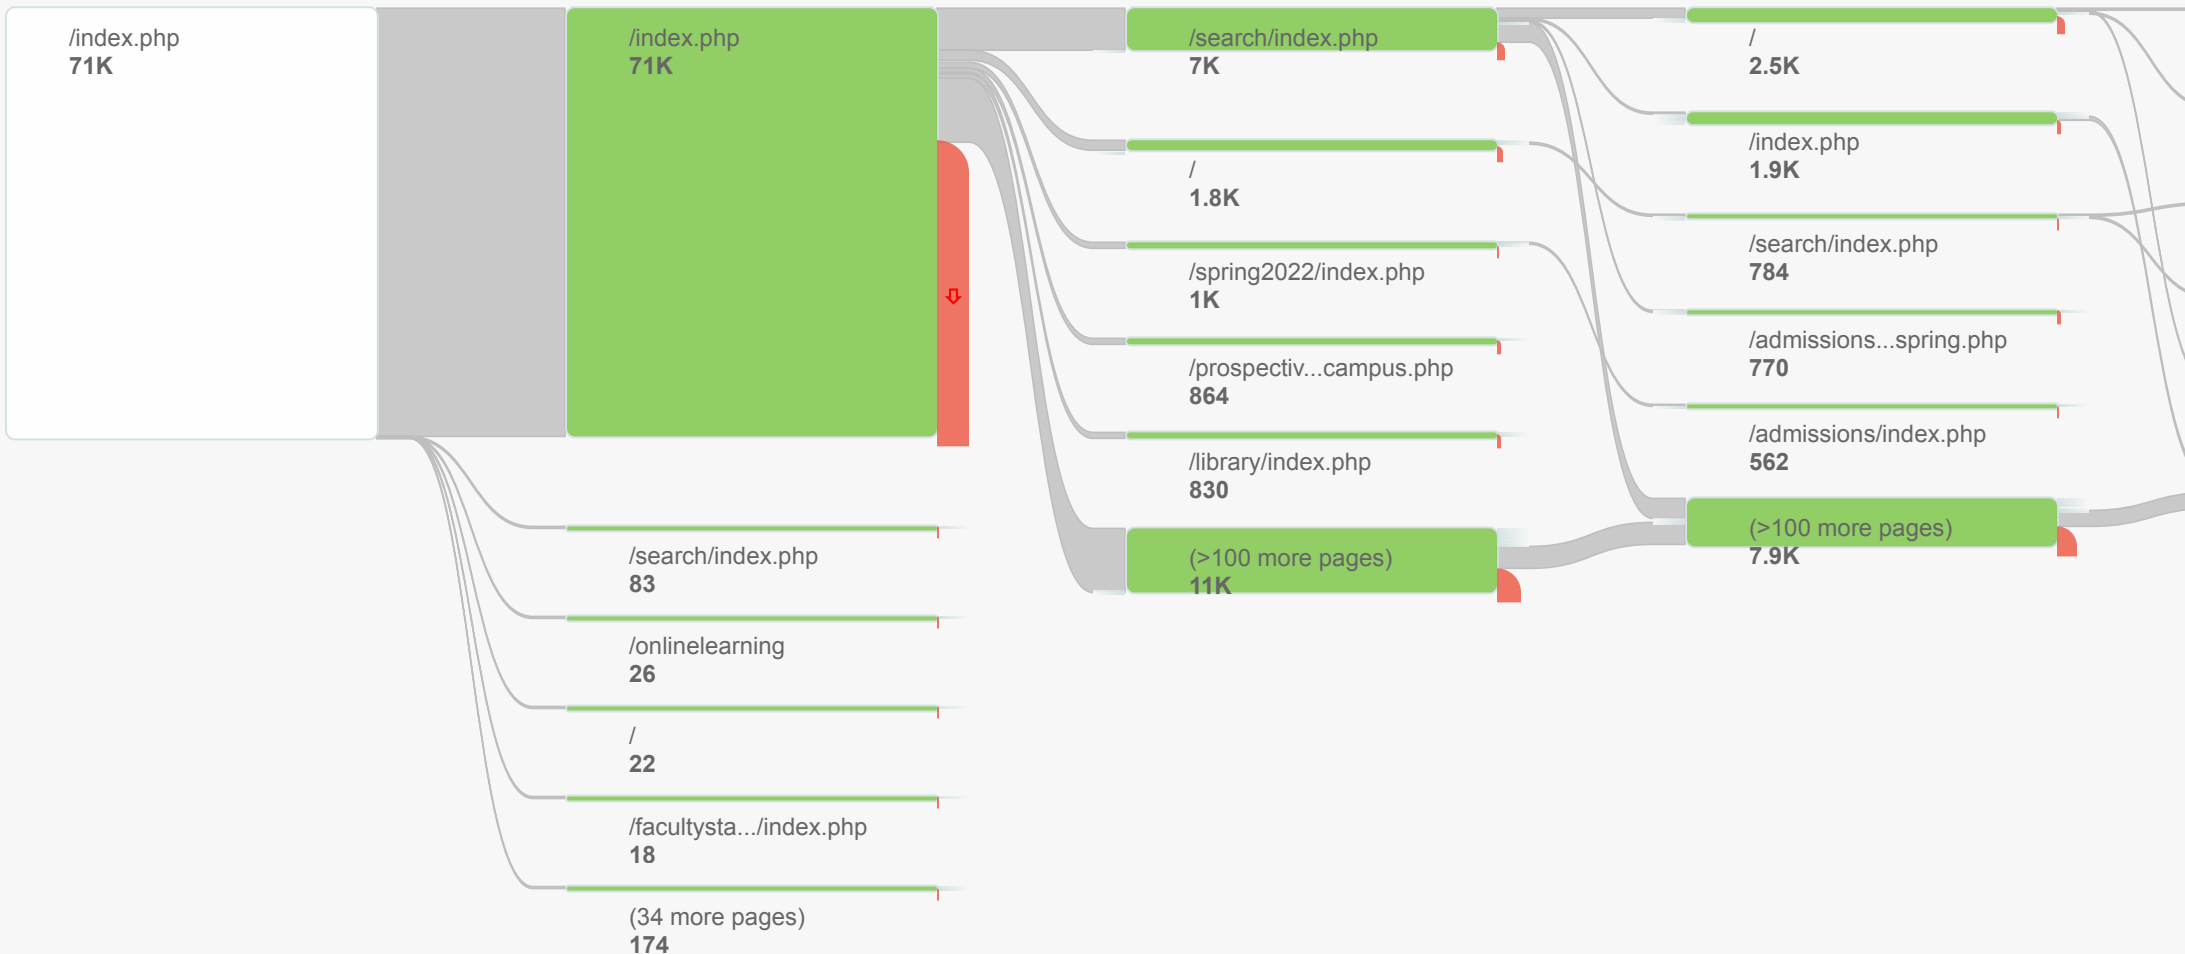

Jan 1, 2022 - Feb 3, 2022

# Behavior Flow

**All Users**  
100.00% Sessions

This report is based on 38K sessions (52.8% of sessions). [Learn more](#)

Behavior Flow » Landing Page : /index.php

Landing Page

© 2022 Google