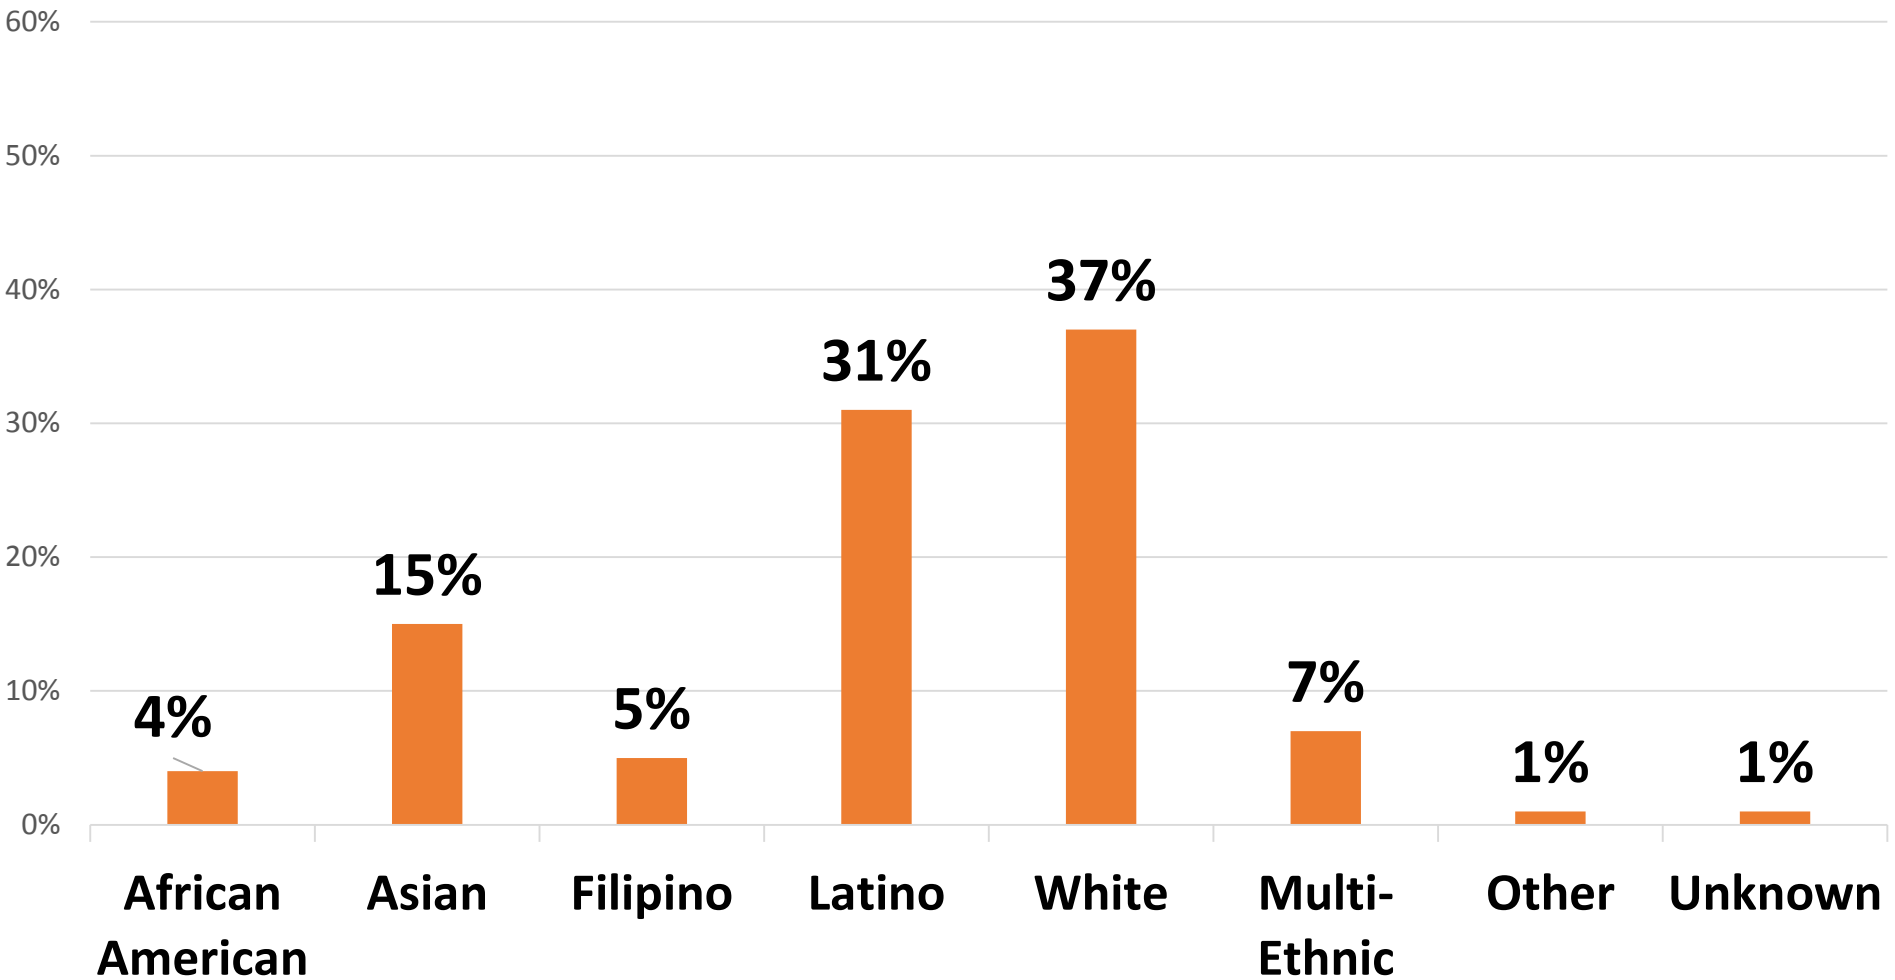

Race-Ethnicity of All Students

Fall 2017