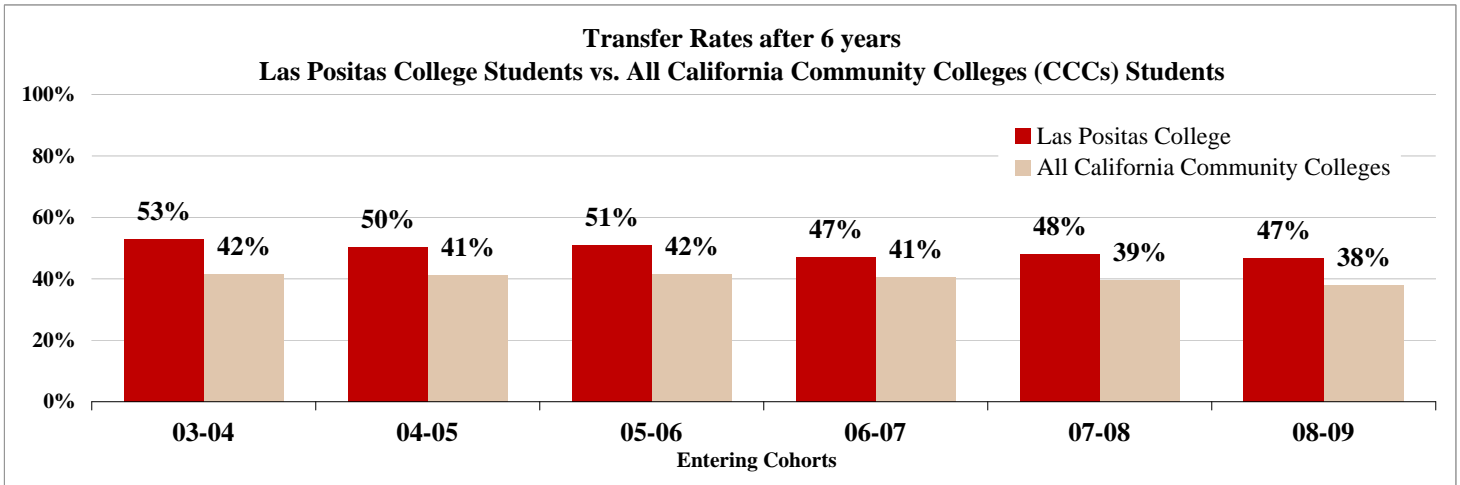

Las Positas College Transfer Rates

2003-04 to 2008-09 Entering Cohorts

Las Positas College students transfer to four-year colleges at consistently higher rates than students at all California Community Colleges. Moreover, Las Positas College African American and Latino students are more likely to transfer than their counterparts at all California Community Colleges. The charts below show transfer rates of students after six years of entering community college who earned 12 units or more, and attempted transfer-level math or English.

Source: California Community Colleges Chancellor's Office.