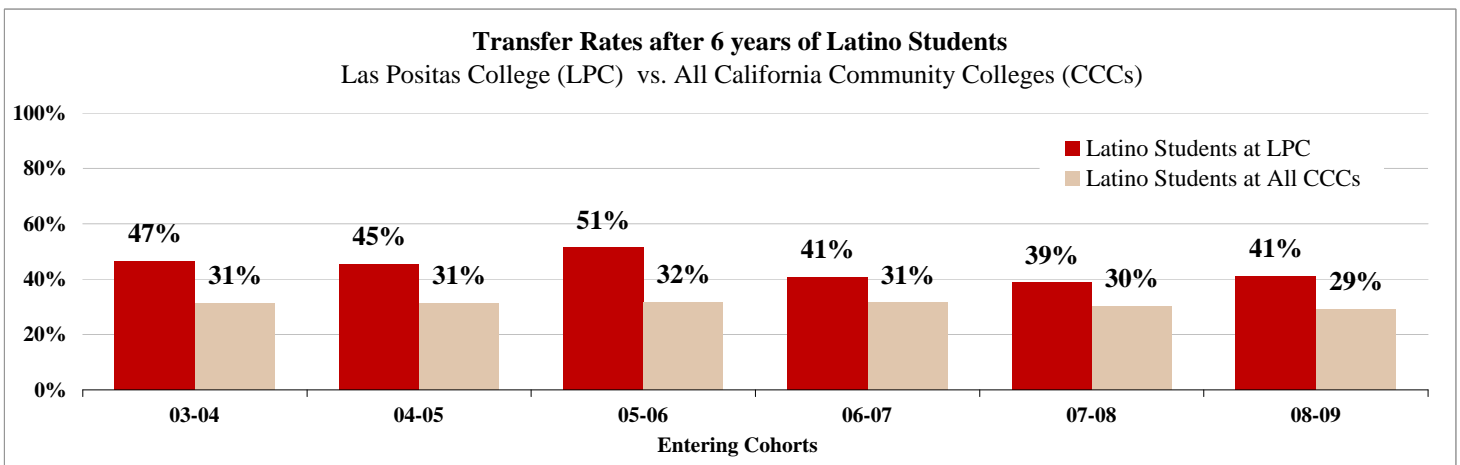

Las Positas College Transfer Rates

2003-04 to 2008-09 Entering Cohorts

Las Positas College students transfer to four-year colleges at consistently higher rates than students at all California Community Colleges. Moreover, Las Positas College African American and Latino students are more likely to transfer than their counterparts at all California Community Colleges. The charts below show transfer rates of students after six years of entering community college who earned 12 units or more, and attempted transfer-level math or English.

Source: California Community Colleges Chancellor's Office.