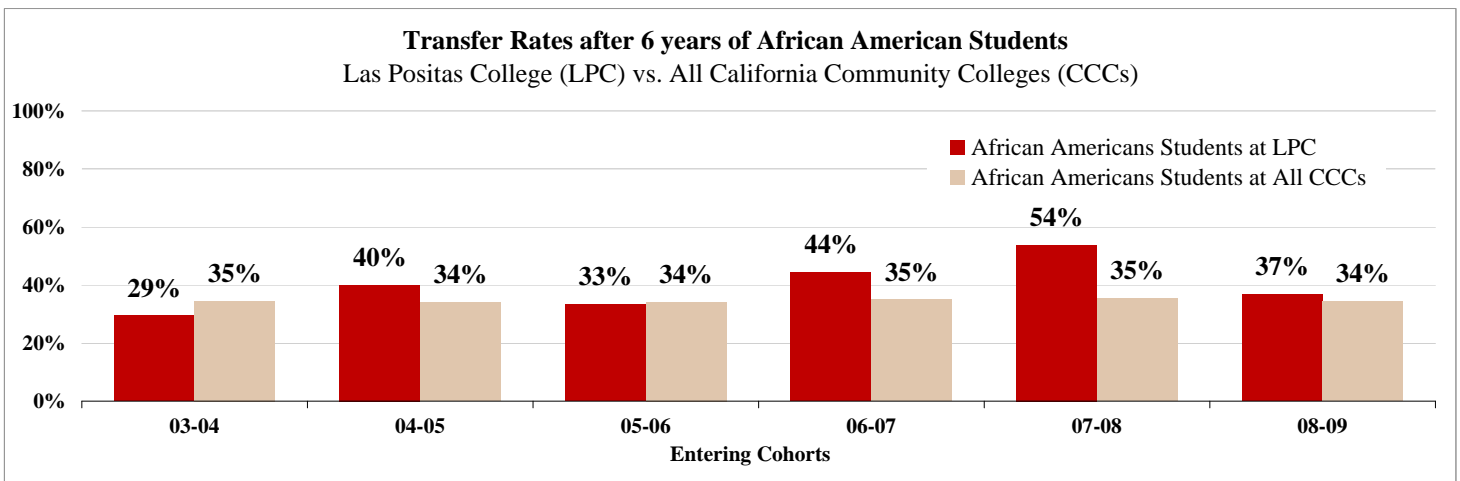

Las Positas College Transfer Rates

2003-04 to 2008-09 Entering Cohorts

Las Positas College students transfer to four-year colleges at consistently higher rates than students at all California Community Colleges. Moreover, Las Positas College African American and Latino students are more likely to transfer than their counterparts at all California Community Colleges. The charts below show transfer rates of students after six years of entering community college who earned 12 units or more, and attempted transfer-level math or English.

Source: California Community Colleges Chancellor's Office.