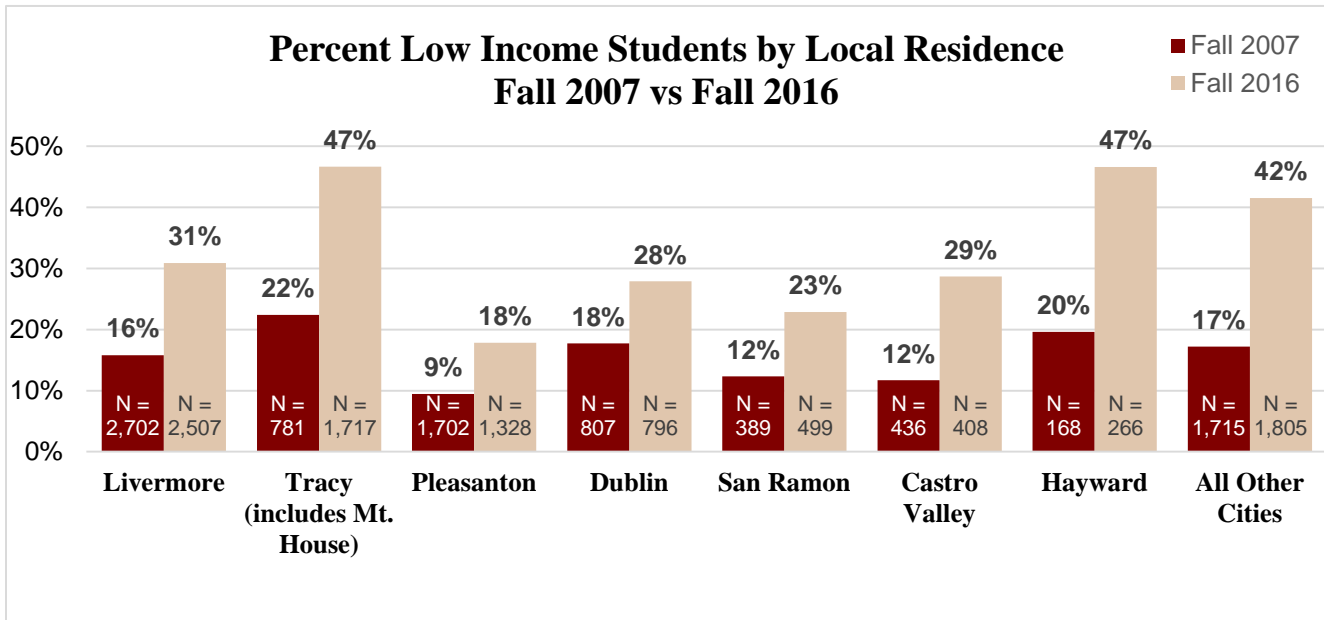

Las Positas College Student Demographics Low Income Students

Note: "Low Income" status is determined through an initial need-based assessment of those who apply for Federal Pell Grant or Board of Governors' Fee Waiver.

NOTE: 'Multi-Ethnic' category became available in Fall 2011.

NOTE: *STEM Majors are students' self-declared majors identified on the U.S. government's STEM Designated Program List.