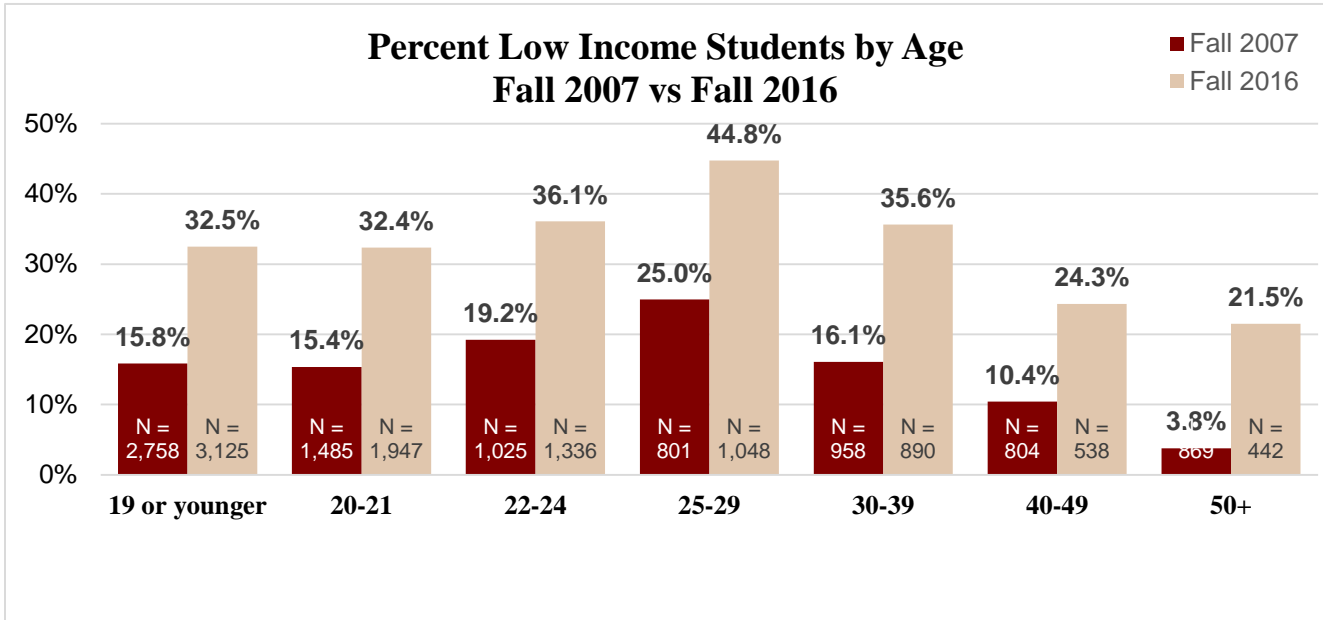

Las Positas College Student Demographics Low Income Students

Note: "Low Income" status is determined through an initial need-based assessment of those who apply for Federal Pell Grant or Board of Governors' Fee Waiver.

NOTE: 'Multi-Ethnic' category became available in Fall 2011.

NOTE: *STEM Majors are students' self-declared majors identified on the U.S. government's STEM Designated Program List.