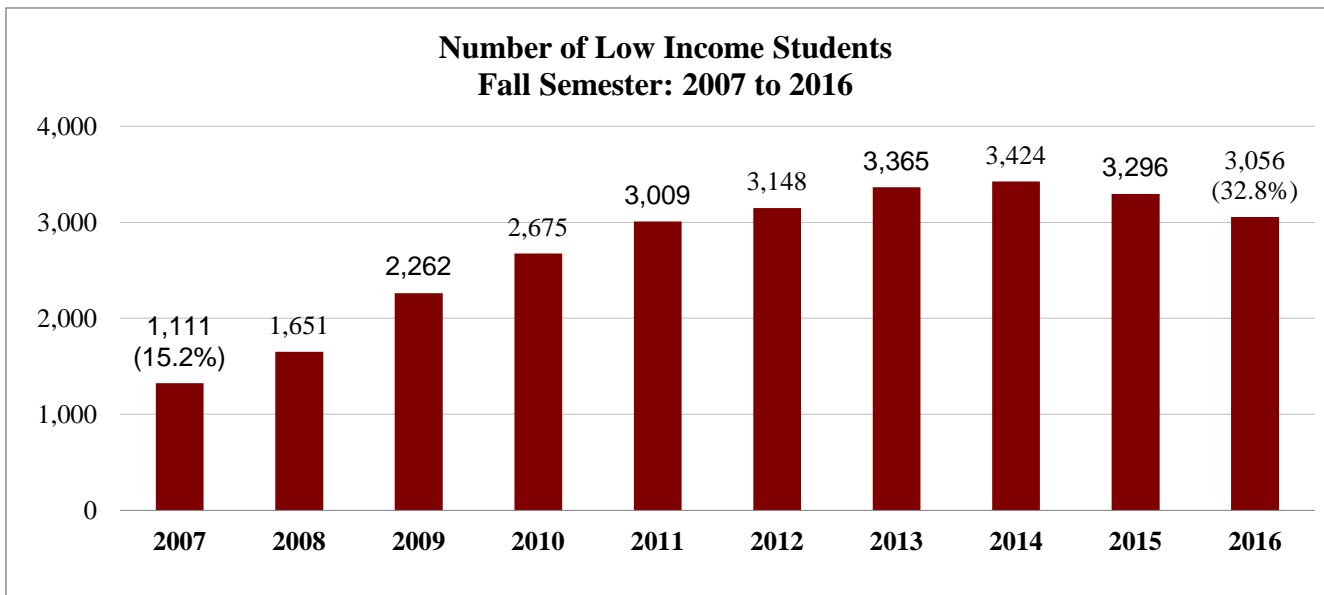

Las Positas College Student Demographics Low Income Students

Note: "Low Income" status is determined through an initial need-based assessment of those who apply for Federal Pell Grant or Board of Governors' Fee Waiver.

NOTE: 'Multi-Ethnic' category became available in Fall 2011.

NOTE: *STEM Majors are students' self-declared majors identified on the U.S. government's STEM Designated Program List.