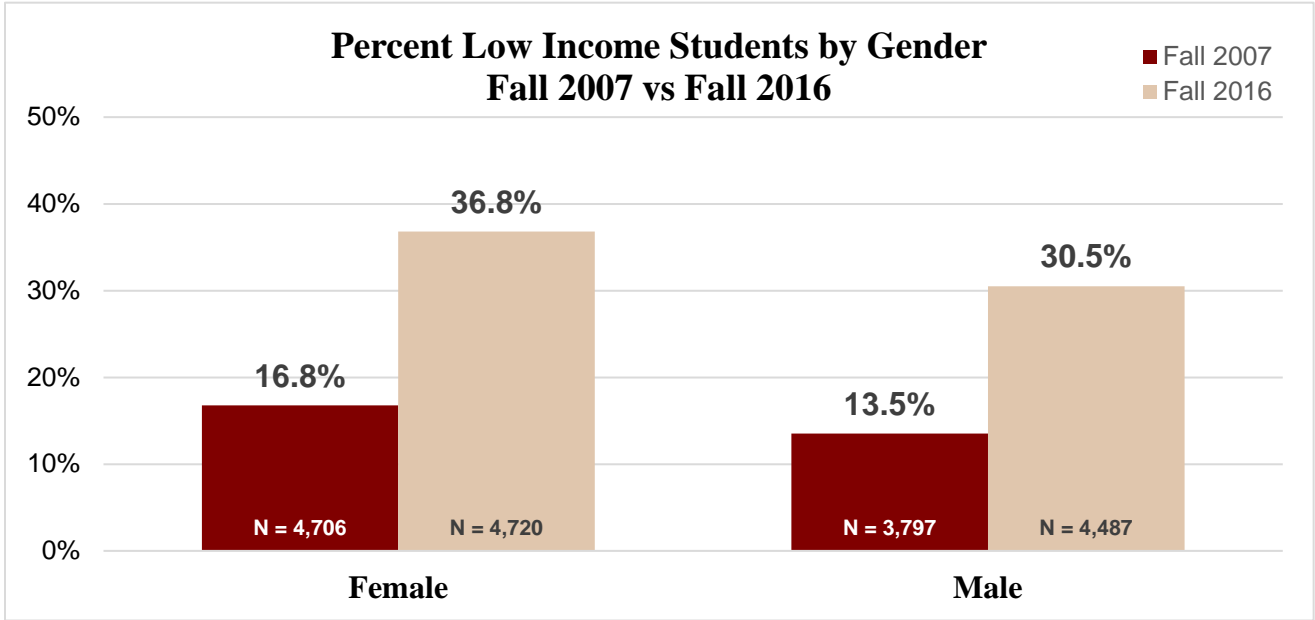

Las Positas College Student Demographics Low Income Students

Note: "Low Income" status is determined through an initial need-based assessment of those who apply for Federal Pell Grant or Board of Governors' Fee Waiver.

NOTE: 'Multi-Ethnic' category became available in Fall 2011.

NOTE: *STEM Majors are students' self-declared majors identified on the U.S. government's STEM Designated Program List.