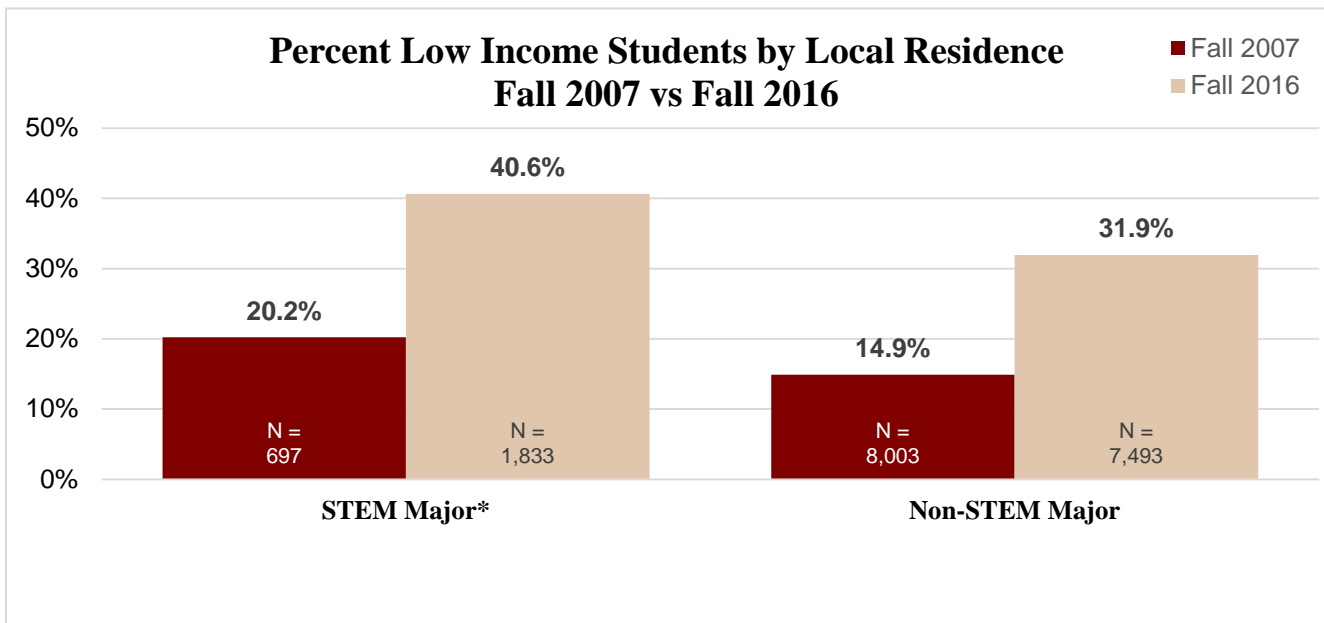

Las Positas College Student Demographics Low Income Students

Note: "Low Income" status is determined through an initial need-based assessment of those who apply for Federal Pell Grant or Board of Governors' Fee Waiver.

NOTE: 'Multi-Ethnic' category became available in Fall 2011.

NOTE: *STEM Majors are students' self-declared majors identified on the U.S. government's STEM Designated Program List.