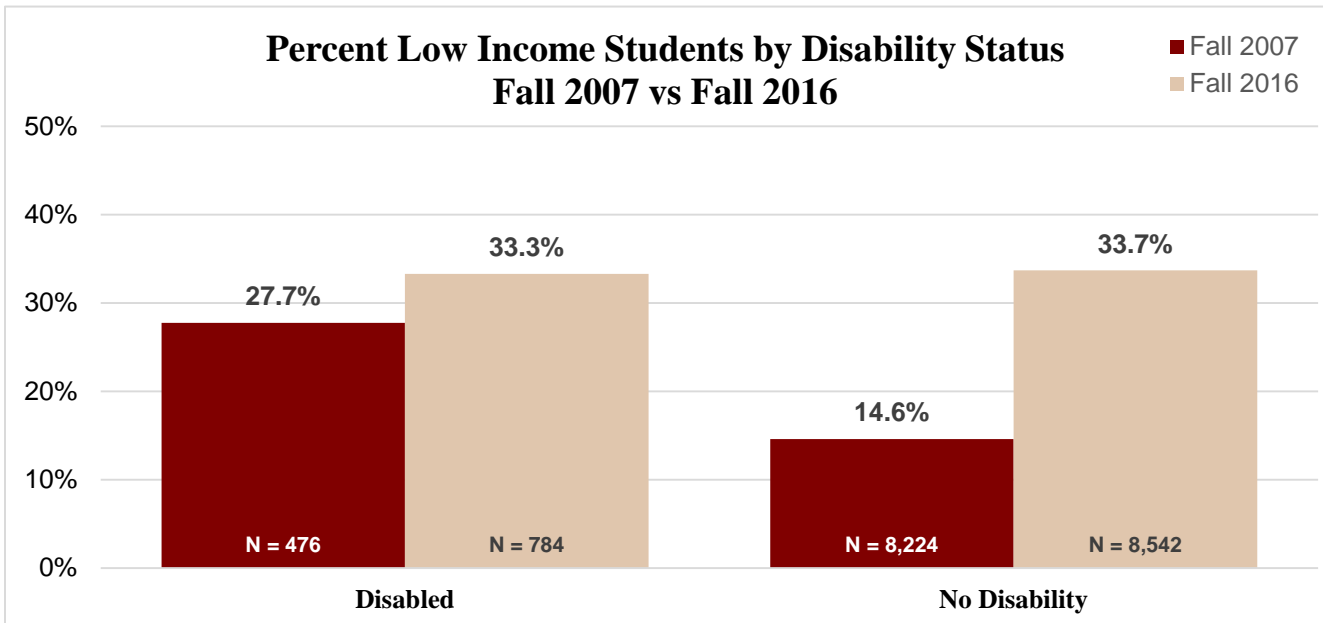

Las Positas College Student Demographics Low Income Students

Note: "Low Income" status is determined through an initial need-based assessment of those who apply for Federal Pell Grant or Board of Governors' Fee Waiver.

NOTE: 'Multi-Ethnic' category became available in Fall 2011.

NOTE: *STEM Majors are students' self-declared majors identified on the U.S. government's STEM Designated Program List.