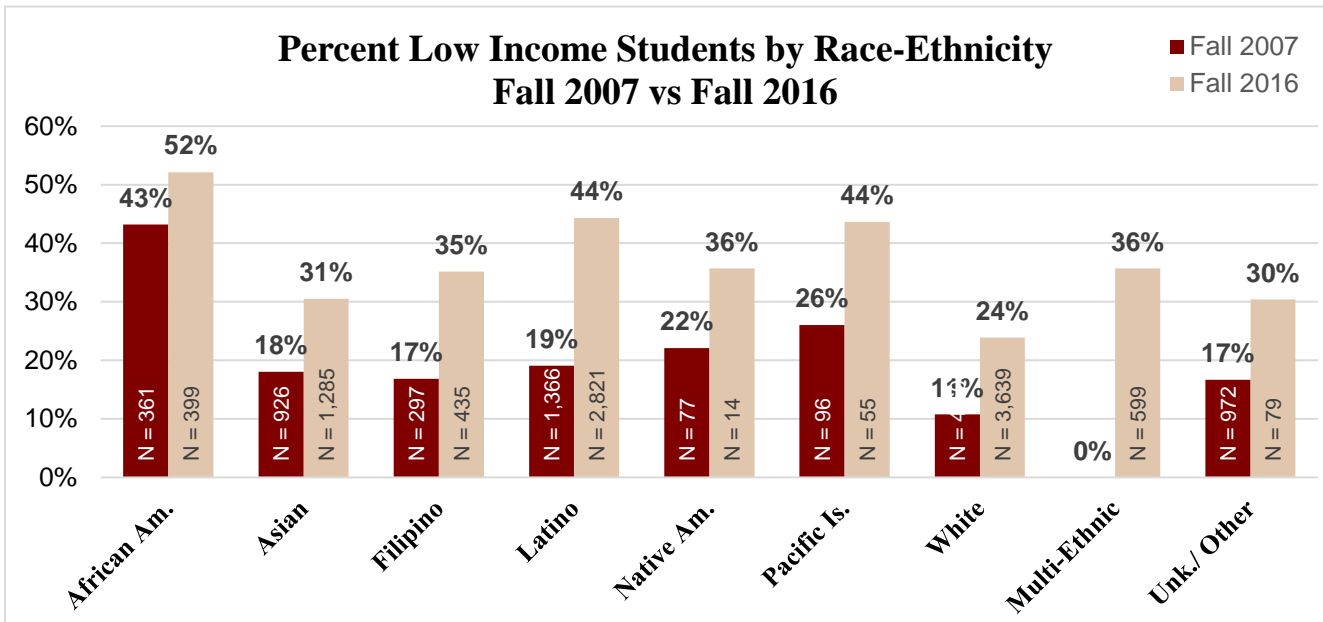

Las Positas College Student Demographics Low Income Students

Note: "Low Income" status is determined through an initial need-based assessment of those who apply for Federal Pell Grant or Board of Governors' Fee Waiver.

NOTE: 'Multi-Ethnic' category became available in Fall 2011.

NOTE: *STEM Majors are students' self-declared majors identified on the U.S. government's STEM Designated Program List.