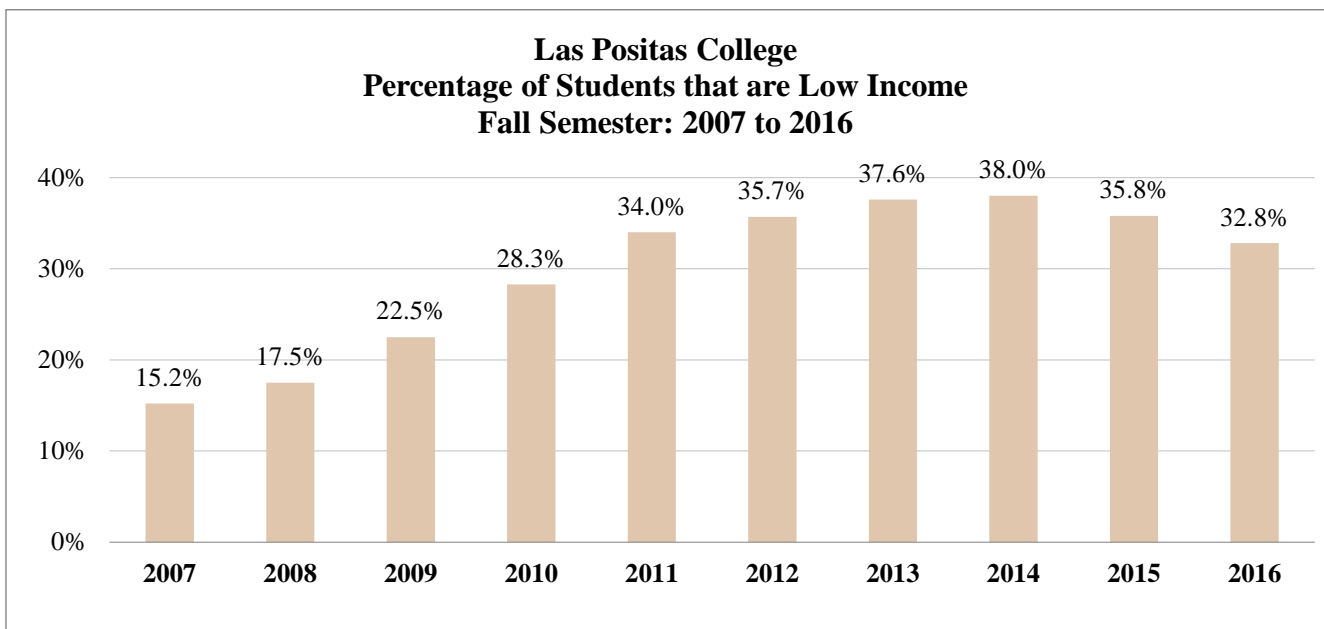

Las Positas College Student Demographics Low Income Students

Note: "Low Income" status is determined through an initial need-based assessment of those who apply for Federal Pell Grant or Board of Governors' Fee Waiver.

NOTE: 'Multi-Ethnic' category became available in Fall 2011.

NOTE: *STEM Majors are students' self-declared majors identified on the U.S. government's STEM Designated Program List.